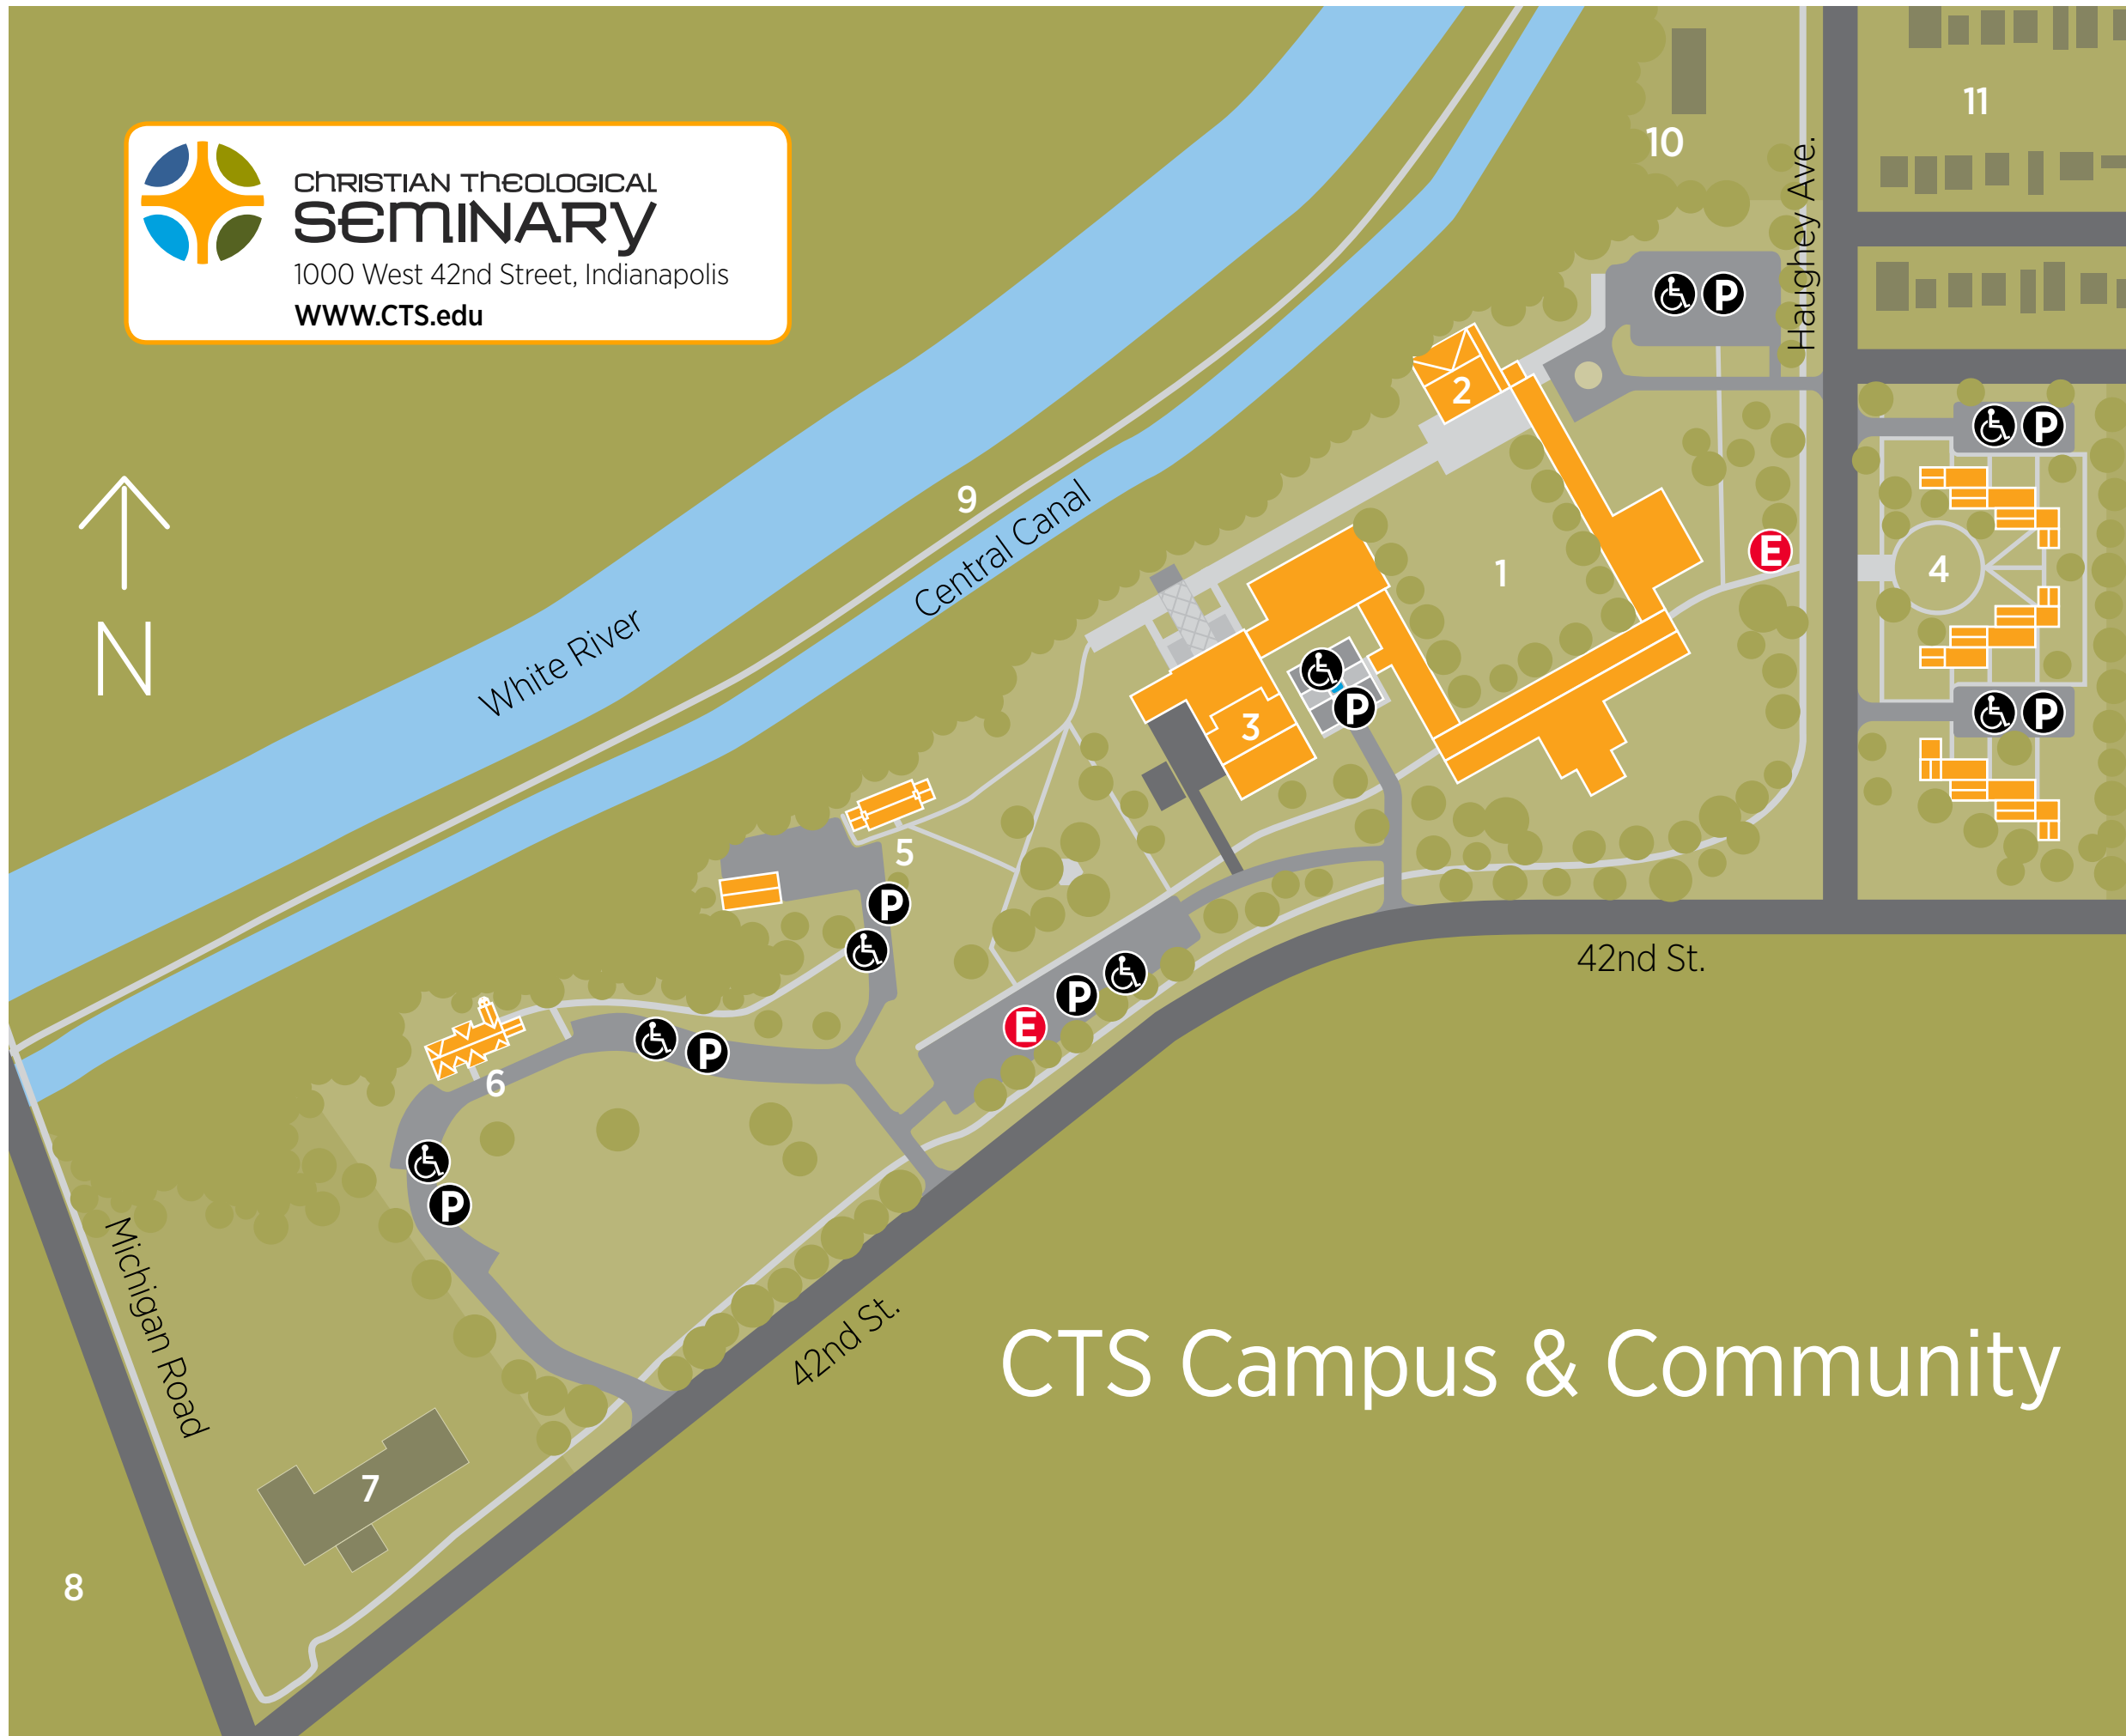

CHRISTIAN THEOLOGICAL
SEMINARY
1000 West 42nd Street, Indianapolis
WWW.CTS.edu

CTS Campus & Community

- 1 CTS Main Building
- 2 Sweeney Chapel
- 3 Shelton Auditorium
- 4 Campus Housing
- 5 Hospitality House
- 6 Counseling Center
- 7 Interchurch Center
- 8 Indianapolis Museum of Art
- 9 Central Canal Greenway and Trail
- 10 Butler University
- 11 Butler-Tarkington Neighborhood

- Elevator
- Handicap Access
- Restrooms
- Kitchen
- Enter-Exit
- Parking
- Bicycle Rack
- Emergency Call Box

CTS Campus & Community